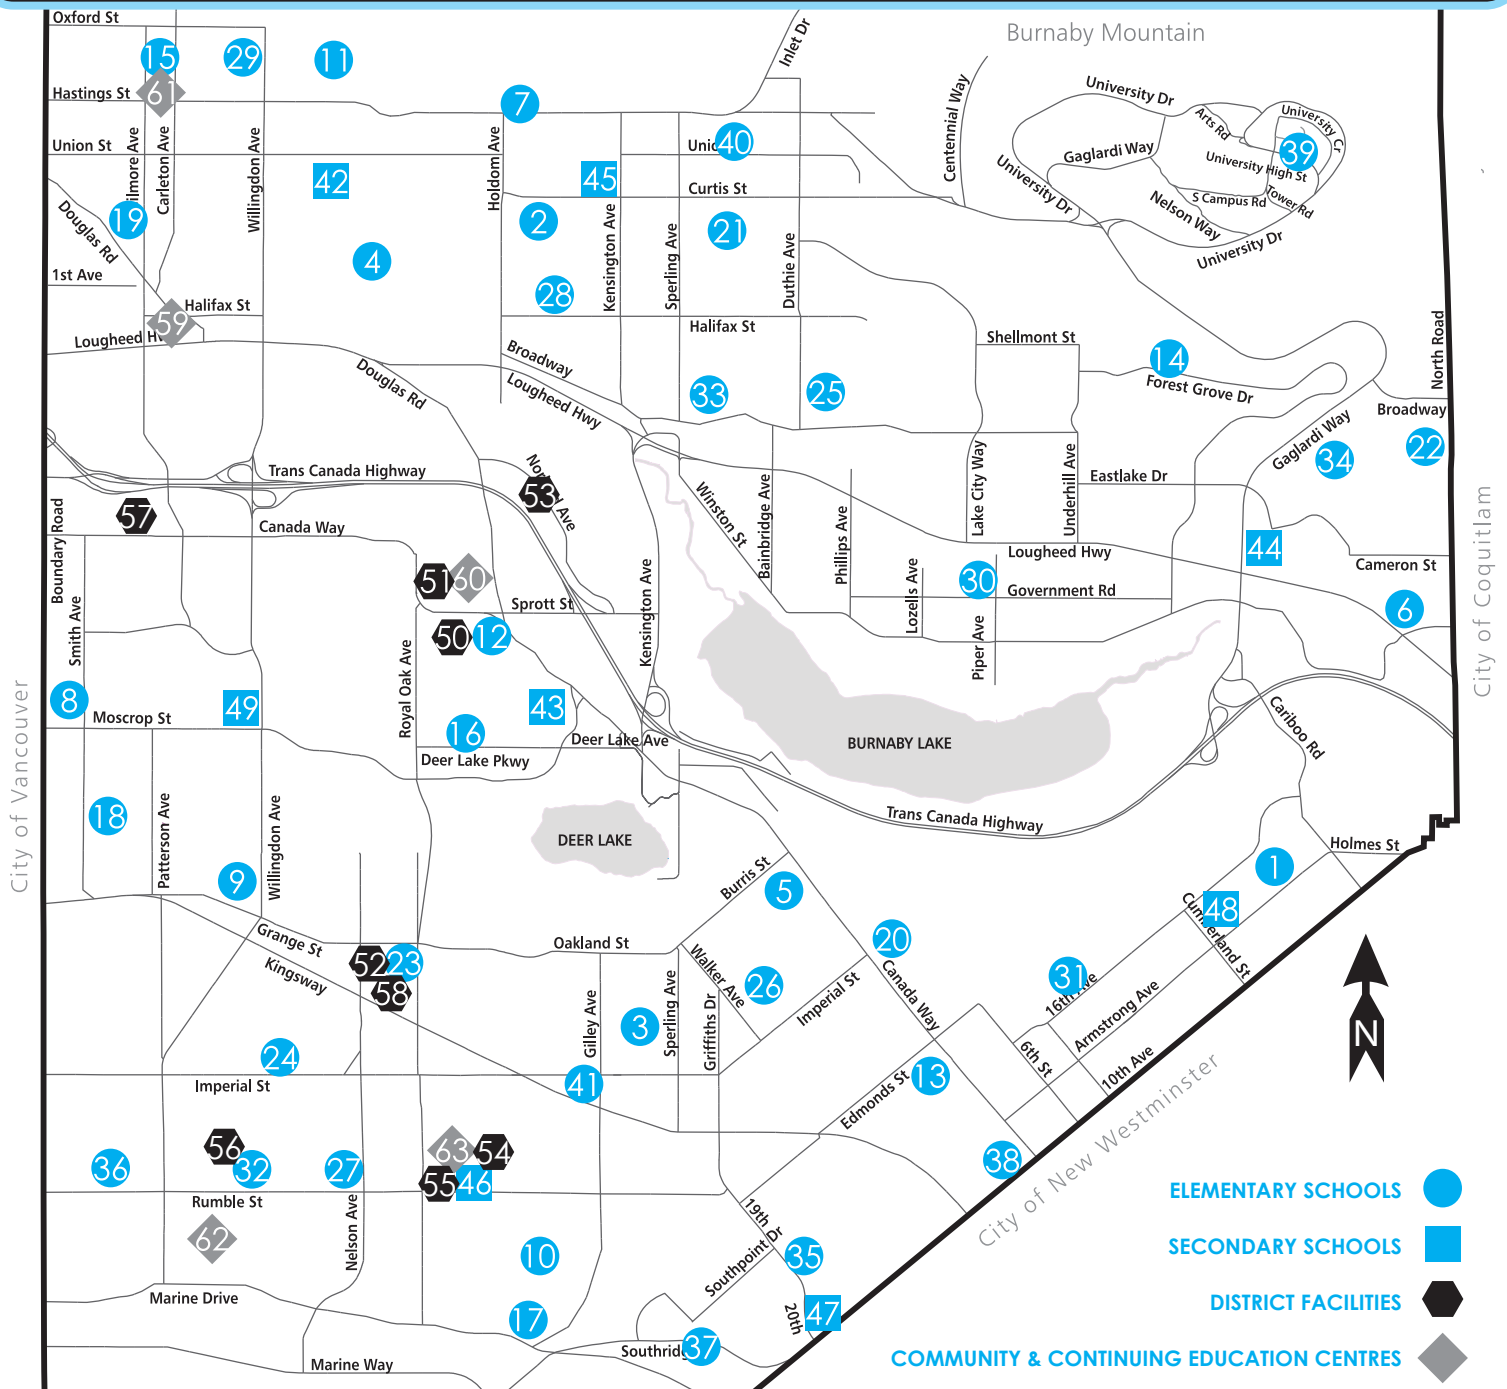

BURNABY'S PUBLIC SCHOOLS AND FACILITIES

ELEMENTARY SCHOOLS

1. Armstrong
2. Aubrey
3. Brantford
4. Brentwood Park
5. Buckingham
6. Cameron
7. Capitol Hill
8. Cascade Heights
9. Chaffey-Burke
10. Clinton
11. Confederation Park
12. Douglas Road
13. Edmonds Community
14. Forest Grove
15. Gilmore Community
16. Gilpin
17. Glenwood
18. Inman

19. Kitchener
20. Lakeview
21. Lochdale Community
22. Lyndhurst
23. Marlborough
24. Maywood Community
25. Montecito
26. Morley
27. Nelson
28. Parkcrest
29. Rosser
30. Seaforth
31. Second Street Community
32. South Slope
33. Sperling
34. Stoney Creek Community
35. Stride Avenue Community
36. Suncrest
37. Taylor Park

38. Twelfth Avenue
39. University Highlands
40. Westridge
41. Windsor

SECONDARY SCHOOLS

42. Alpha
43. Burnaby Central
44. Burnaby Mountain
45. Burnaby North
46. Burnaby South
47. Byrne Creek
48. Cariboo Hill
49. Moscrop

COMMUNITY & CONTINUING EDUCATION CENTRES

59. Brentwood
60. Canada Way
61. North Burnaby
62. Riverway West
63. South Burnaby